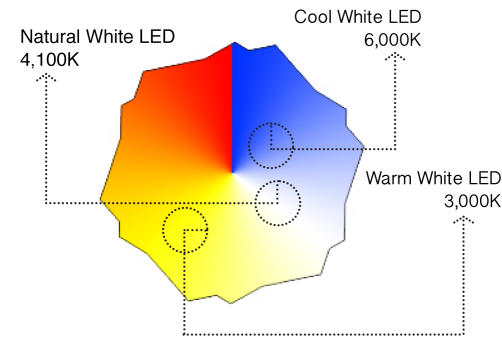

## Features:

LED equivalent replacement for halogen bulbs.  
Used for all retail, commercial, and industrial applications.

**Weatherproof**

**Aluminum Heat Sink**

**Dimmable**

**Available in multiple Colors**

## Electrical Optical Characteristics

Model	Beam Angles	Lumens	Watts	Volts	Chip	Color
EFL-PAR38-COB02	85°	cw: 1200lm · ww: 1050lm	18	90~132v AC or 180~264v AC	COB	ww · cw · red · blue · green