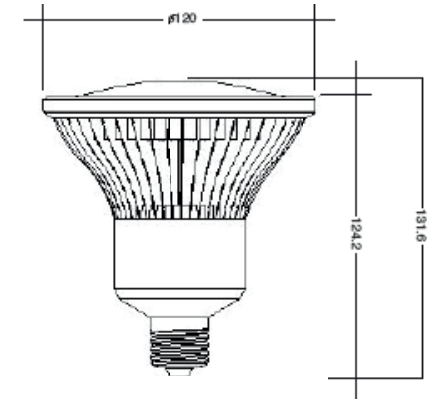

# PAR-38 COB

## Electrical Optical Characteristics

Model	Beam Angles	Lumens	Watts	Volts	Chip	Color
EFL-PAR38-COB02	85°	cw: 1200lm · ww: 1050lm	18	90~132v AC or 180~264v AC	COB	ww · cw · red · blue · green