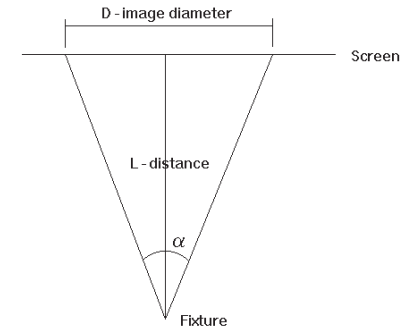

## Electrical Optical Characteristics

Model	Beam Angles	Lumens	Watts	Volts	Chip	Color
EFL-PAR38-COB02	85°	cw: 1200lm · ww: 1050lm	18	90~132v AC or 180~264v AC	COB	ww · cw · red · blue · green